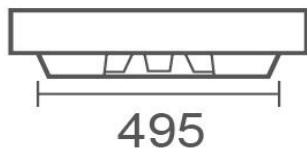

FABBRIS II

 Gloss White
WB 5243C-II

SPECIFICATIONS

MATERIAL: Vitreous China

CAPACITY: 6.5L

MEASUREMENTS: 540 x 440 x 160mm 15.5KG

WASTE: Use 32mm with Overflow Waste (Not Supplied)

CLEANING & MAINTENANCE: