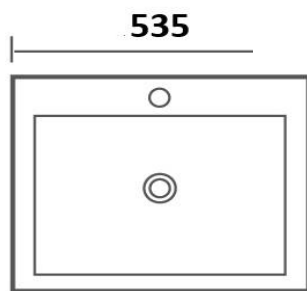

FABBRIS II

 Gloss White
WB 5243C-II

SPECIFICATIONS

MATERIAL: Vitreous China

CAPACITY: 6.5L

MEASUREMENTS: 540 x 440 x 160mm 15.5KG

WASTE: Use 32mm with Overflow Waste (Not Supplied)

CLEANING & MAINTENANCE: