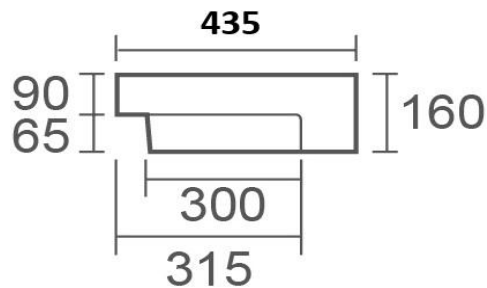

FABBRIS II

 Gloss White
WB 5243C-II

SPECIFICATIONS

MATERIAL: Vitreous China

CAPACITY: 6.5L

MEASUREMENTS: 540 x 440 x 160mm 15.5KG

WASTE: Use 32mm with Overflow Waste (Not Supplied)

CLEANING & MAINTENANCE: